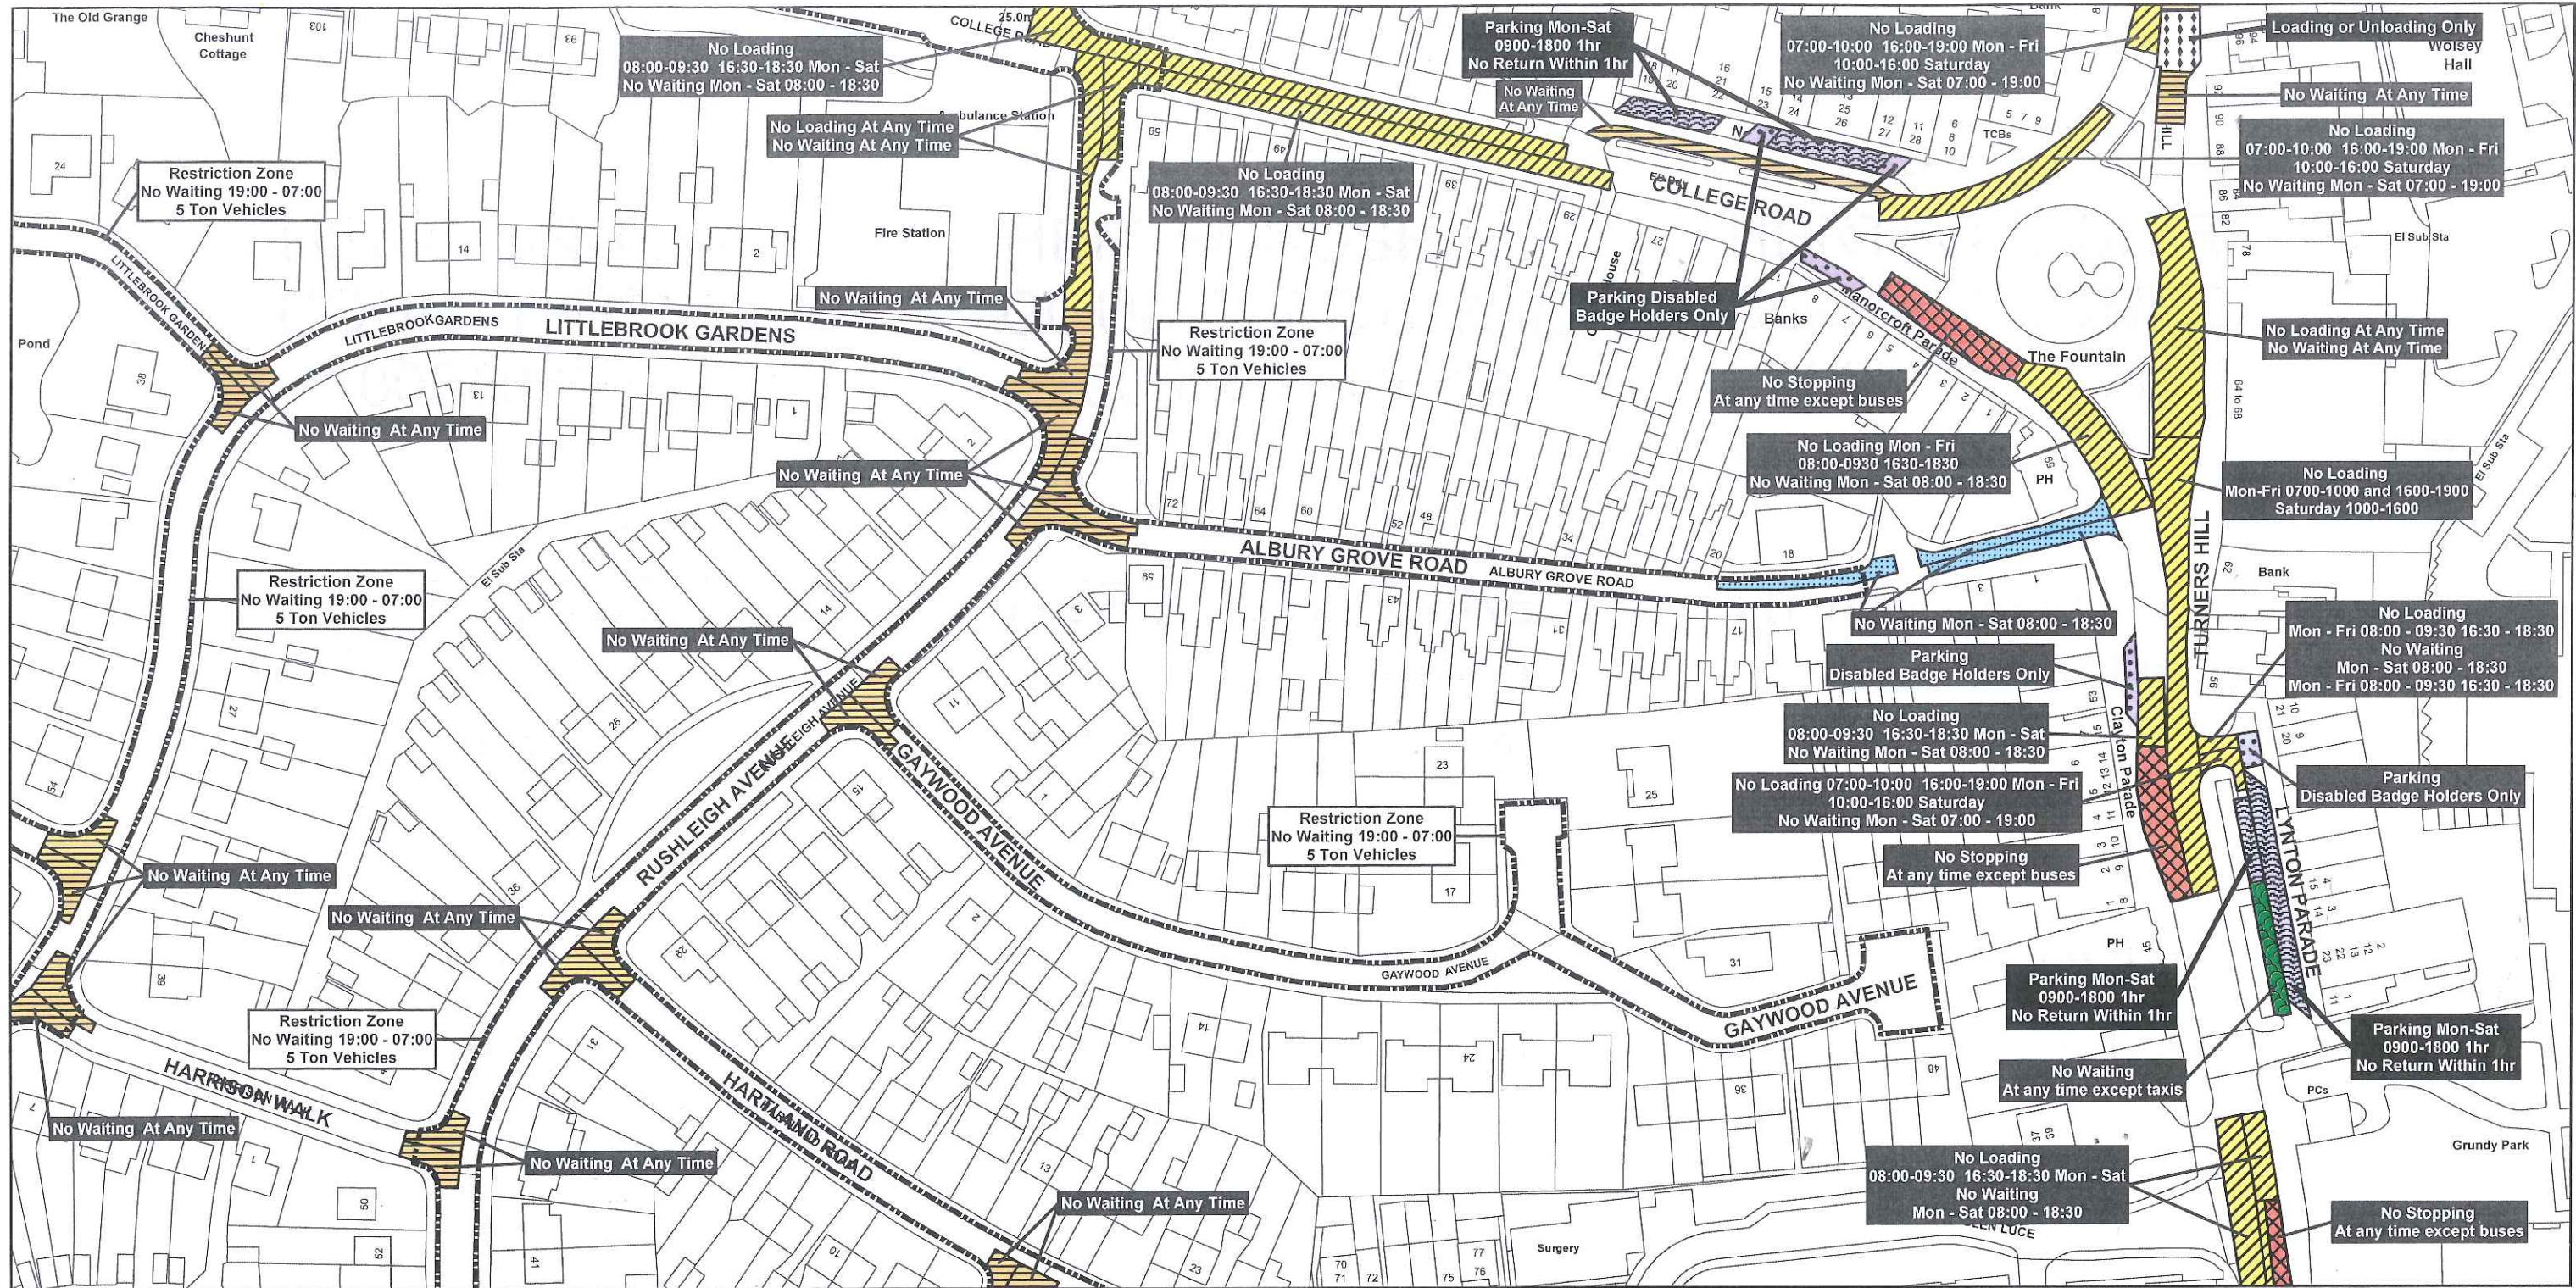

Hertfordshire County Council,
County Hall, Pegs Lane,
Hertford SG13 8DQ

Borough Of Broxbourne,
Borough Offices, Bishops' College
Churchgate Cheshunt
Hertfordshire EN8 9XB

Sheet Active From: 12/03/2014

Legend	Designated Parking Places	Other Prohibitions Restrictions or Parking	Other Information
No Stopping and No Loading/Unloading and No Waiting	Paid Parking	Taxi Bays	Controlled Parking Zone Boundary
No Loading/Unloading and No Waiting	Voucher and Permit Holders	Multiple Restriction	
No Waiting at Any Time	Free Parking	Other Restrictions	
Restricted Waiting	Disabled Parking	Total Restriction Zone (Can Occur in Conjunction with Other Restrictions)	
	Loading/Unloading		

Title: Borough of Broxbourne
Control of Parking Consolidation Order

SCALE: 1:1,250

Based upon the Ordnance Survey material with the permission of Ordnance Survey on behalf of the Controller of Her Majesty's Stationary Office © Crown copyright. Unauthorised reproduction infringes Crown copyright and may lead to prosecution or civil proceedings.
Hertfordshire County Council 100019606, 2014

All areas over which the provisions of the orders apply are defined by the shaded areas as shown on the following plans plus a contiguous area not indicated on the plans of verge and/or footway between the carriageway edge and the highway boundary. At all times current legislation applies to all areas. The plans in this schedule are based upon grid references of the Ordnance Survey National Grid defined by the OSGB36 triangulation.